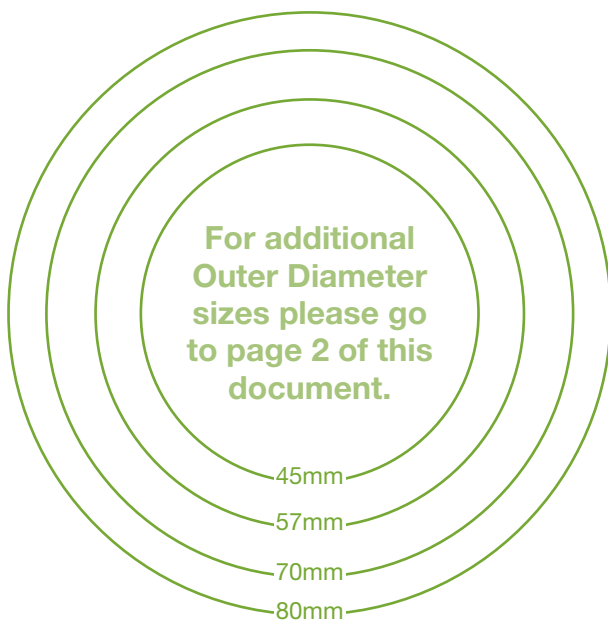

PAPER ROLL SIZE SELECTOR TOOL

WIDTH

(W) = WIDTH OF PAPER ON ROLL

INNER DIAMETER

(ID) = DIAMETER OF INNER CORE

OUTER DIAMETER

(OD) = DIAMETER OF FULL "UNUSED" ROLL

PAPER ROLL SIZE SELECTOR TOOL

OUTER DIAMETER

(OD) = DIAMETER OF FULL "UNUSED" ROLL