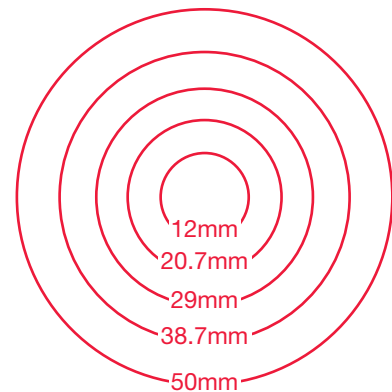

PAPER ROLL SIZE SELECTOR TOOL

WIDTH

(W) = WIDTH OF PAPER ON ROLL

INNER DIAMETER

(ID) = DIAMETER OF INNER CORE

OUTER DIAMETER

(OD) = DIAMETER OF FULL "UNUSED" ROLL

PAPER ROLL SIZE SELECTOR TOOL

OUTER DIAMETER

(OD) = DIAMETER OF FULL "UNUSED" ROLL