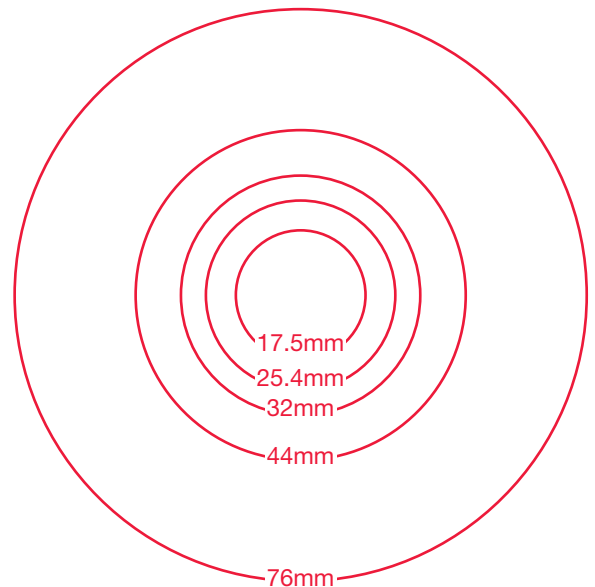

PAPER ROLL SIZE SELECTOR TOOL

WIDTH

(W) = WIDTH OF PAPER ON ROLL

INNER DIAMETER

(ID) = DIAMETER OF INNER CORE

OUTER DIAMETER

(OD) = DIAMETER OF FULL "UNUSED" ROLL

PAPER ROLL SIZE SELECTOR TOOL

OUTER DIAMETER

(OD) = DIAMETER OF FULL "UNUSED" ROLL