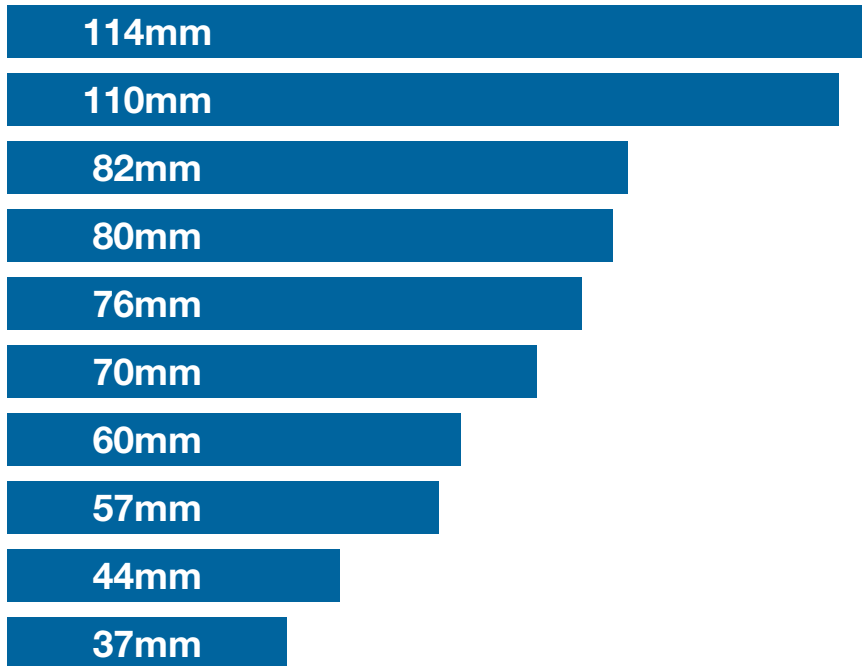

PAPER ROLL SIZE SELECTOR TOOL

WIDTH

(W) = WIDTH OF PAPER ON ROLL

INNER DIAMETER

(ID) = DIAMETER OF INNER CORE

OUTER DIAMETER

(OD) = DIAMETER OF FULL "UNUSED" ROLL

PAPER ROLL SIZE SELECTOR TOOL

OUTER DIAMETER

(OD) = DIAMETER OF FULL "UNUSED" ROLL